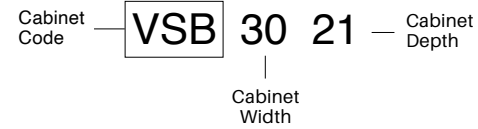

PRODUCT SPECIFICATION GUIDE

WALL & TALL CABINET CODING

STANDARD

REFRIGERATOR

BASE & VANITY CABINET CODING

STANDARD

STANDARD

- Standard wall cabinets are 12" deep. Refrigerator cabinets are 24" deep.
- Add door thickness for total cabinet depth.
- Please refer to the Products by Cabinet Line chart to determine which products are carried for each cabinet line.
- Standard tall cabinets are 24" deep.