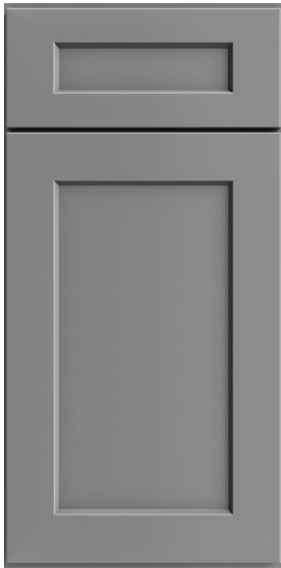

BEST CHOICE
CABINETS

DELUXE FRAMED CABINETS

SHAKER

The **Shaker** door profile offers a five piece door with a mortise and tenon frame featuring a 45° inside bevel & flat recessed center panel.

WHITE
(SW)

ANTIQUE WHITE
(SA)

DOVE
(SD)

- Framed Cabinet with Full Overlay Doors and Drawers
- Under Mount Full Extension Soft Close Drawer Glides
- Concealed European Style Hinges with Soft Close Feature
- Painted HDF Door
- ½" Plywood Box with UV Coated Matching Exterior
- Glue & Staple or Metal Clip Assembly
- UV Coated Natural Interior

SHAKER

The **Shaker** door profile offers a five piece door with a mortise and tenon frame featuring a 45° inside bevel & flat recessed center panel.

GREY
(SG)

IVY
(SI)

NAVY
(SN)

- Framed Cabinet with Full Overlay Doors and Drawers
- Under Mount Full Extension Soft Close Drawer Glides
- Concealed European Style Hinges with Soft Close Feature
- Painted HDF Door
- ½" Plywood Box with UV Coated Matching Exterior
- Glue & Staple or Metal Clip Assembly
- UV Coated Natural Interior

SHAKER

The **Shaker** door profile offers a five piece door with a mortise and tenon frame featuring a 45° inside bevel & flat recessed center panel.

BLACK
(SB)

HONEY
(SH)

CINDER
(SC)

- Framed Cabinet with Full Overlay Doors and Drawers
- Under Mount Full Extension Soft Close Drawer Glides
- Concealed European Style Hinges with Soft Close Feature
- Painted HDF Door (SB)
- Stained Solid Birch Frame with Veneered Center Panel (SH & SC)
- ½" Plywood Box with Stained Exterior
- Glue & Staple or Metal Clip Assembly
- UV Coated Natural Interior