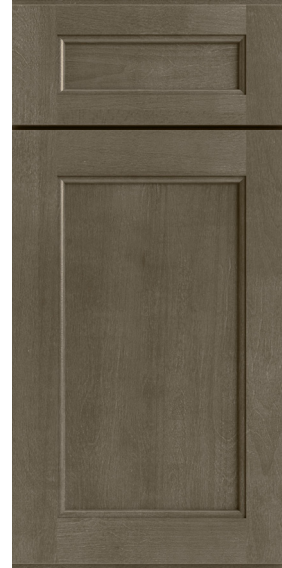

EMBER
(HE)

- Framed Cabinet with Full Overlay Doors and Drawers
- Under Mount Full Extension Soft Close Drawer Glides
- Concealed European Style Hinges with Soft Close Feature
- Painted HDF Door (HD)
- Stained Solid Birch Frame with Veneered Center Panel (HE)
- ½" Plywood Box with Stained Exterior
- Glue & Staple or Metal Clip Assembly
- UV Coated Natural Interior