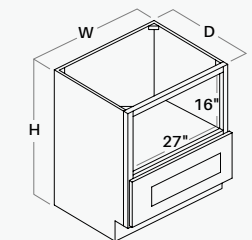

Microwave

Item Code	W	H	D
BMC30	30	34½	24

- 1 Drawer
- Drawer 8" Clearance
- Opening is 27" W × 16" H