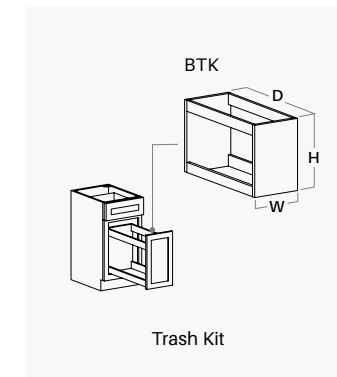

**Mouldings And Roll Out Trays**

Item Code	W	L	D
OCM8	01	96	01
SM8	¾	96	⅛
BM8	¾	96	⅛
TK8	4½	96	⅛
QRM8	¾	96	¾

Item Code	W	L	H
CM2	2⅞"	96	02
CM4	5⅝"	96	04

Item Code	W	H	D
BTK18	14¾	17½	21

- Bins Not Included
- Designed For B18
- Base 18 Cabinet not included