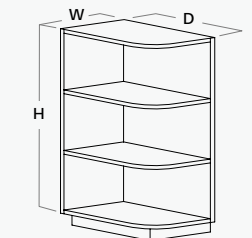

End Shelf

Item Code	W	H	D
BES09	09	34½	24

- 3 Fixed Shelves