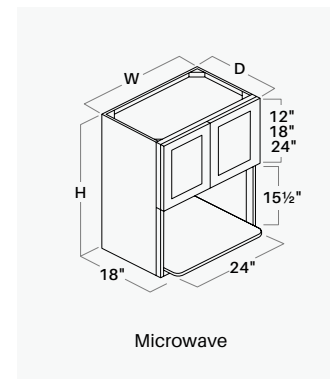

■ Glass Holder Attaches Under Wine Rack Cabinet

Item Code	W	H	D
WMC2730	27	30	12
WMC2736	27	36	12
WMC2742	27	42	12

■ 2 Doors  
 ■ Fixed Shelf 18" D  
 ■ Opening 24" W, 15½" H  
 ■ Top Portion:  
 12"H (WMC2730),  
 18"H (WMC2736),  
 24"H (WMC2742)