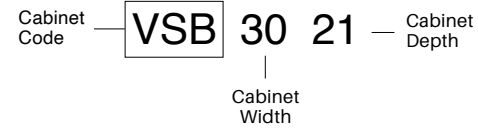

PRODUCT SPECIFICATION GUIDE

WALL & TALL CABINET CODING

STANDARD

REFRIGERATOR

- Standard wall cabinets are 12" deep. Refrigerator cabinets are 24" deep.
- Add door thickness for total cabinet depth.
- Please refer to the Products by Cabinet Line chart to determine which products are carried for each cabinet line.
- Standard tall cabinets are 24" deep.

BASE & VANITY CABINET CODING

STANDARD

STANDARD

- Standard base cabinets are 24" deep and 34.5" high.
- Base Cabinets are standard 24" deep unless otherwise indicated.
- Add door thickness for total cabinet depth.
- Please refer to the Products by Cabinet Line chart to determine which products are carried for each cabinet line.

- Full-overlay fronts
- 1/2" plywood construction
- Dovetail drawer construction

- 5/8" drawer box construction
- Soft-close doors & drawers
- Undermount drawer glides

- Full-depth shelves
- Paint & Stain finishes
- Damage-conscious packaging