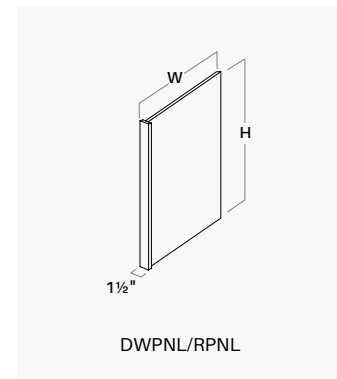

Item Code	W	Thick	H
RPNL96×27×½	27	½	96

- RPNL Does not include WF 1½"× 96" for Return

Item Code	W	Thick	H
DWPNL	24	½	34½

- DWPNL includes WF 1½"× 34½" for Return