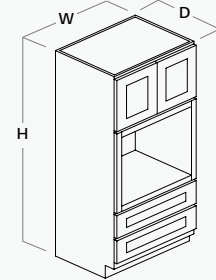

Oven Cabinets

Single Oven

Item Code	W	H	D
OC3384 S/O	33	84	24
OC3390 S/O	33	90	24
OC3396 S/O	33	96	24

- 2 Doors
- 2 Drawers
- 3" Wide Stiles, 8" Wide Mid Rails
- Minimum Cut Out 27" W x 23" H
- Maximum recommended cut out 30"W x 36" H
- Top Portion:
  - 18" H (OC3384 S/O)
  - 24" H (OC3390 S/O)
  - 30" H (OC3396 S/O)