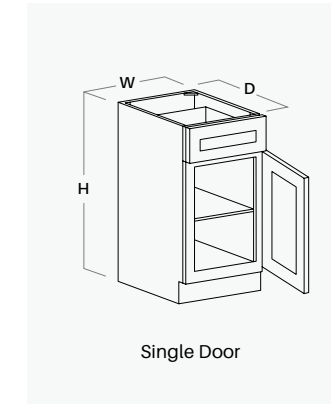

Standard Base Cabinets

Item Code	W	H	D
B12	12	34½	24
B15	15	34½	24
B18	18	34½	24
B21	21	34½	24

■ 1 Door
■ 1 Drawer
■ 1 Adj. Shelf