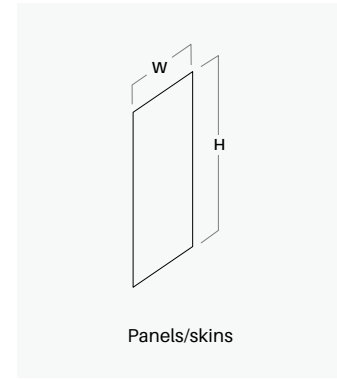

Fillers, Panels And Skins

Item Code	W	Thick	H
PNL96×24×¼	24	¼	96
PNL96×24×¾	24	¾	96
PNL96×36×¼	36	¼	96
WSK30	11¼	¼	30
WSK36	11¼	¼	36
WSK42	11¼	¼	42
BSK	23¼	¼	34½

- ¼" Thick Panels: 1 Side Finished
- ¾" Thick Panels: 3 Sides Finished