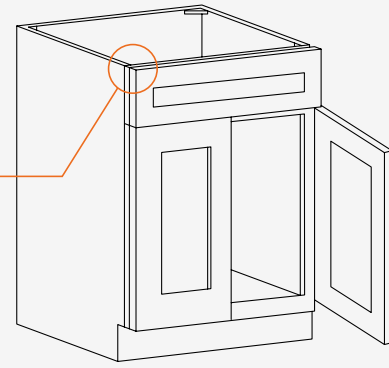

CABINET FEATURES

- Full-overlay fronts
- 1/2" plywood construction
- Dovetail drawer construction
- 5/8" drawer box construction
- Soft-close doors & drawers
- Undermount drawer glides
- Full-depth shelves
- Paint & Stain finishes
- Damage-conscious packaging

QUICK-REFERENCE SIZE GUIDE

Wall 30" High

- W0930
- W1230
- W1530
- W1830
- W2130
- W2430
- W2730
- W3030
- W3330
- W3630

Wall 36" High

- W0936
- W1236
- W1536
- W1836
- W2136
- W2436
- W2736
- W3036
- W3336
- W3636

Wall 42" High

- W0942
- W1242
- W1542
- W1842
- W2142
- W2442
- W2742
- W3042
- W3342
- W3642

Wall Corner

- WDC2412
- WDC2415
- WDC2418
- WDC2430
- WDC2436
- WDC2442
- WER2430
- WER2436
- WER2442
- WBC2730
- WBC2736
- WBC2742

Wall Specialty

- WES0630
- WES0636
- WES0642
- WES0930
- WES0936
- WES0942
- WMC2730
- WMC2736
- WMC2742
- WWR3015
- WWR3018
- WWR3615
- WWR3618

Wall Bridge

- W1812
- W1815
- W1818
- W2112
- W2115
- W2118
- W2412
- W2415
- W2418
- W2712
- W2715
- W2718
- W3012
- W3015
- W3018
- W3021
- W3024
- W3312
- W3315
- W3318
- W3612
- W3615
- W3618
- W3621
- W3624

Refrigerator Bridge

- W301224
- W301524
- W301824
- W302124
- W302424
- W361224
- W361524
- W361824
- W362124
- W362424

Base Cabinet

- BHD09
- B12
- B15
- B18
- B21
- B24
- B27
- B30
- B33
- B36

Base Specialty

- BES09
- BMC30
- BSR06
- BSR09

Base Drawer

- 2DB24
- 2DB30
- 2DB36
- 3DB12
- 3DB15
- 3DB18
- 3DB21
- 3DB24
- 3DB27
- 3DB30
- 3DB36

Base Corner

- BBC39
- BBC42
- BBC45
- BLS33
- BLS36

Sink Base

- SB30
- SB33
- SB36
- SB39
- SB42
- FSB36

Pantry Cabinets

- PC1884
- PC2484
- PC3084
- PC1890
- PC2490
- PC3090
- PC1896
- PC2496
- PC3096

Oven Cabinets

- OC3384 S/O
- OC3390 S/O
- OC3396 S/O
- OC3384 D/O
- OC3390 D/O
- OC3396 D/O

Vanity Base

- VB12
- VB15
- VB18
- VB21
- VSB24
- VSB27
- VSB30
- VSB36
- VSB36
- V3DB12
- V3DB15
- V3DB18
- V3DB21
- V3DB24
- DDS3621

Vanity Combo

- VSD30 L/R
- VSD36 L/R
- VSD42 L/R

Accessories

- ROT18
- ROT21
- ROT24
- ROT27
- ROT30
- ROT33
- ROT36
- WDD30
- WDD36
- WDD42
- BDD30
- GH 30
- GH 36
- BTK18

Moulding

- CM2
- CM4
- OCM8
- SM8
- TK8
- BM8
- QRM8

Fillers

- WF1.5X96
- WF330
- WF336
- WF342
- WF396
- WF642
- WF696

Panels

- BSK
- WSK30
- WSK36
- WSK42
- PNL9624x1/4
- PNL9636x1/4
- PNL9624X3/4
- DWPNL
- RPNL9627X1/2

■ Items available in Select Series

■ Items available in Unlimited Series