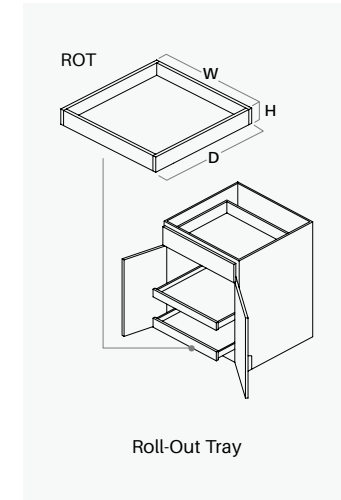

**Mouldings And Roll Out Trays**

Item Code	W	L	D
OCM8	01	96	01
SM8	¾	96	⅛
BM8	¾	96	⅛
TK8	4½	96	⅛
QRM8	¾	96	¾

Item Code	W	L	H
CM2	2⅞"	96	02
CM4	5⅝"	96	04

Item Code	W	H	D
BTK18	14¾	17½	21

- Bins Not Included
- Designed For B18
- Base 18 Cabinet not included