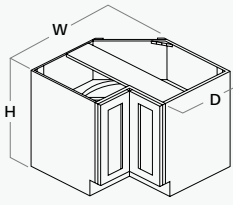

Lazy Susan

Item Code	W	H	D
BLS33	33	34½	24
BLS36	36	34½	24

- 2 Doors
- 2 Fixed Spinning Wood Shelves
- Occupies 33" or 36" Wall Space