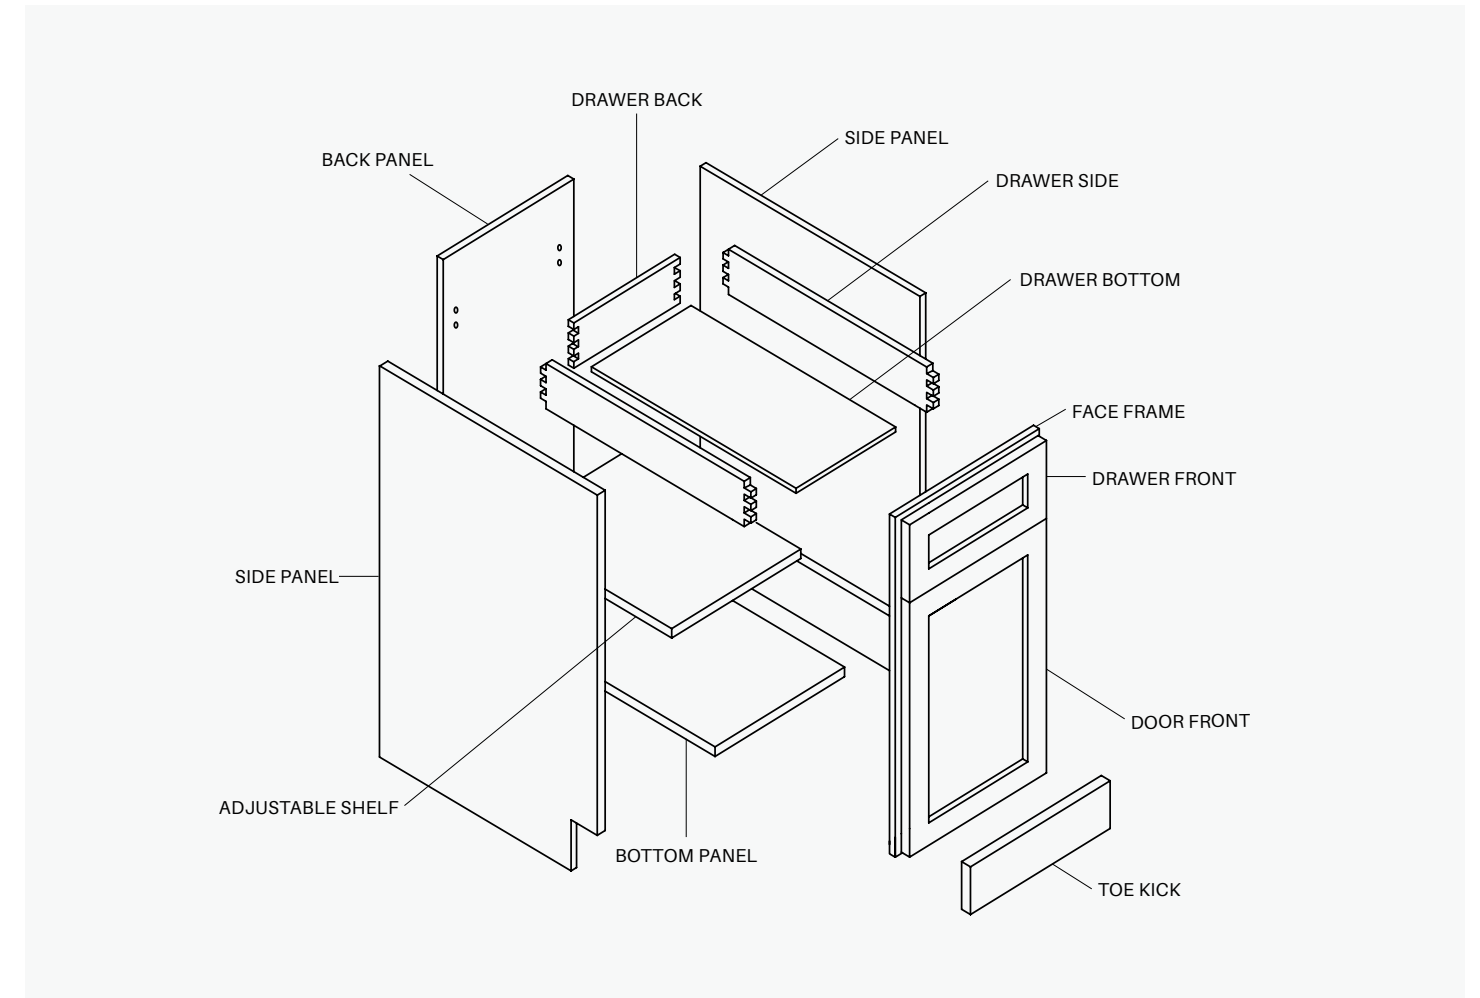

BASE & VANITY CABINET CODING

STANDARD

STANDARD

- Standard base cabinets are 24" deep and 34.5" high.
- Base Cabinets are standard 24" deep unless otherwise indicated.
- Add door thickness for total cabinet depth.
- Please refer to the Products by Cabinet Line chart to determine which products are carried for each cabinet line.

- Full-overlay fronts
- 1/2" plywood construction
- Dovetail drawer construction

- 5/8" drawer box construction
- Soft-close doors & drawers
- Undermount drawer glides

- Full-depth shelves
- Paint & Stain finishes
- Damage-conscious packaging