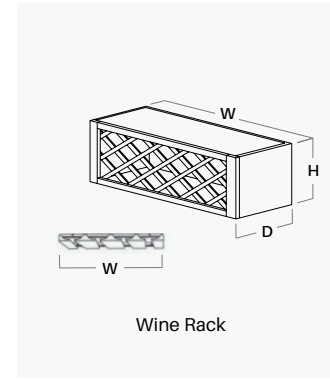

Specialty Wall Cabinets

Item Code	W	H	D
WWR3015	30	15	12
WWR3018	30	18	12
WWR3615	36	15	12
WWR3618	36	18	12
GH30	30	12	
GH36	36	12	

■ Glass Holder Attaches Under Wine Rack Cabinet