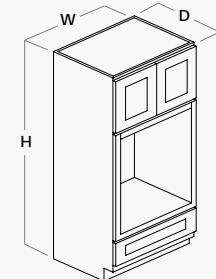

Double Oven

Item Code	W	H	D
OC3384 D/O	33	84	24
OC3390 D/O	33	90	24
OC3396 D/O	33	96	24

- 2 Doors
- 1 Drawer
- 3" Wide Stiles, 7" Wide Mid Rails
- Minimum Cut Out 27" W x 39" H
- Maximum recommended cut out 30"W x 50" H
- Top Portion:
  - 15" H (OC3384 D/O)
  - 21" H (OC3390 D/O)
  - 27" H (OC3396 D/O)