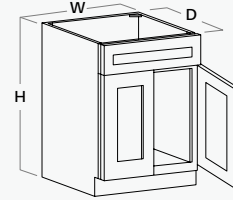

- 3 Drawers
- Top Drawer 3¾" Clearance
- Mid & Bottom Drawers 8" clearance

2-Drawer

Item Code	W	H	D
2DB24	24	34½	24
2DB30	30	34½	24
2DB36	36	34½	24

- 2 Drawers
- Drawers 11⅞" Clearance

**Sink /Cook Top Base Cabinets**