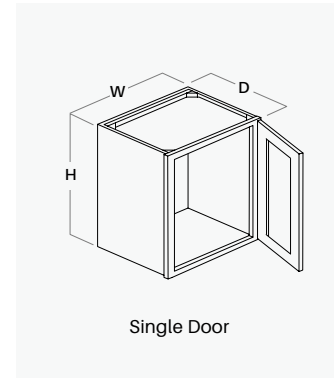

Item Code	W	H	D
W1812	18	12	12
W1815	18	15	12
W1818	18	18	12
W2112	21	12	12
W2115	21	15	12
W2118	21	18	12

■ 1 Door