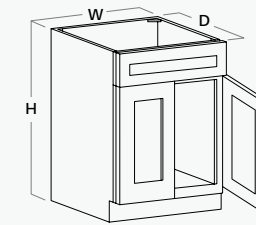

Vanity Cabinets

Sink

Item Code	W	H	D
VSB24	24	34½	21
VSB27	27	34½	21
VSB30	30	34½	21
VSB33	33	34½	21
VSB36	36	34½	21

- 2 Doors
- False Drawer Front
- No Adj. Shelf