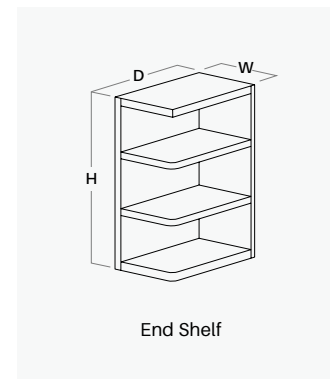

■ Glass Holder Attaches Under Wine Rack Cabinet

Item Code	W	H	D
WMC2730	27	30	12
WMC2736	27	36	12
WMC2742	27	42	12

■ 2 Doors  
 ■ Fixed Shelf 18" D  
 ■ Opening 24" W, 15½" H  
 ■ Top Portion:  
 12"H (WMC2730),  
 18"H (WMC2736),  
 24"H (WMC2742)