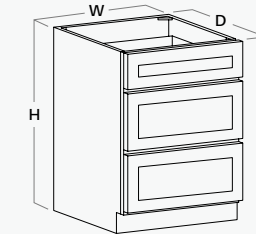

3-Drawer

Item Code	W	H	D
V3DB12	12	34½	21
V3DB15	15	34½	21
V3DB18	18	34½	21
V3DB21	21	34½	21
V3DB24	24	34½	21

- 3 Drawers
- Top Drawer 3¼" clearance
- Mid & Bottom Drawers 8" clearance