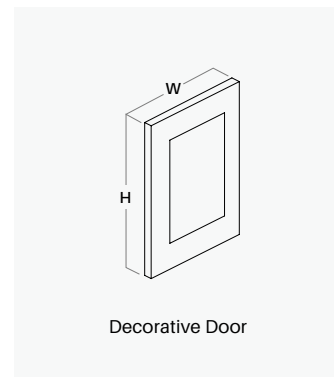

Item Code	W	H
WDD30	11½	28¾
WDD36	11½	34¾
WDD42	11½	40¾
BDD30	23½	29